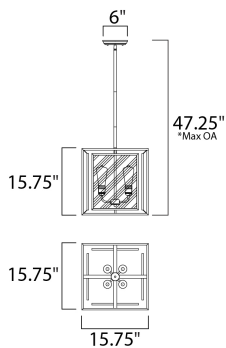

\*max overall height

### MEASUREMENTS

DIMENSION : 15.75" L x 15.75" W x 15.75" H  
 MAX OAH : 45.75" OAH  
 CANOPY : 6" W x 1" H x 6" L  
 HANGING WEIGHT : 15.4 lb